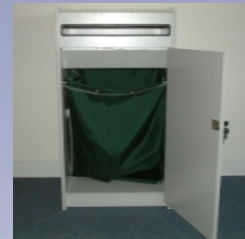

### 40" Console

Height- 40"  
Width - 19"  
Depth - 19"

Typically Holds 100 Pounds